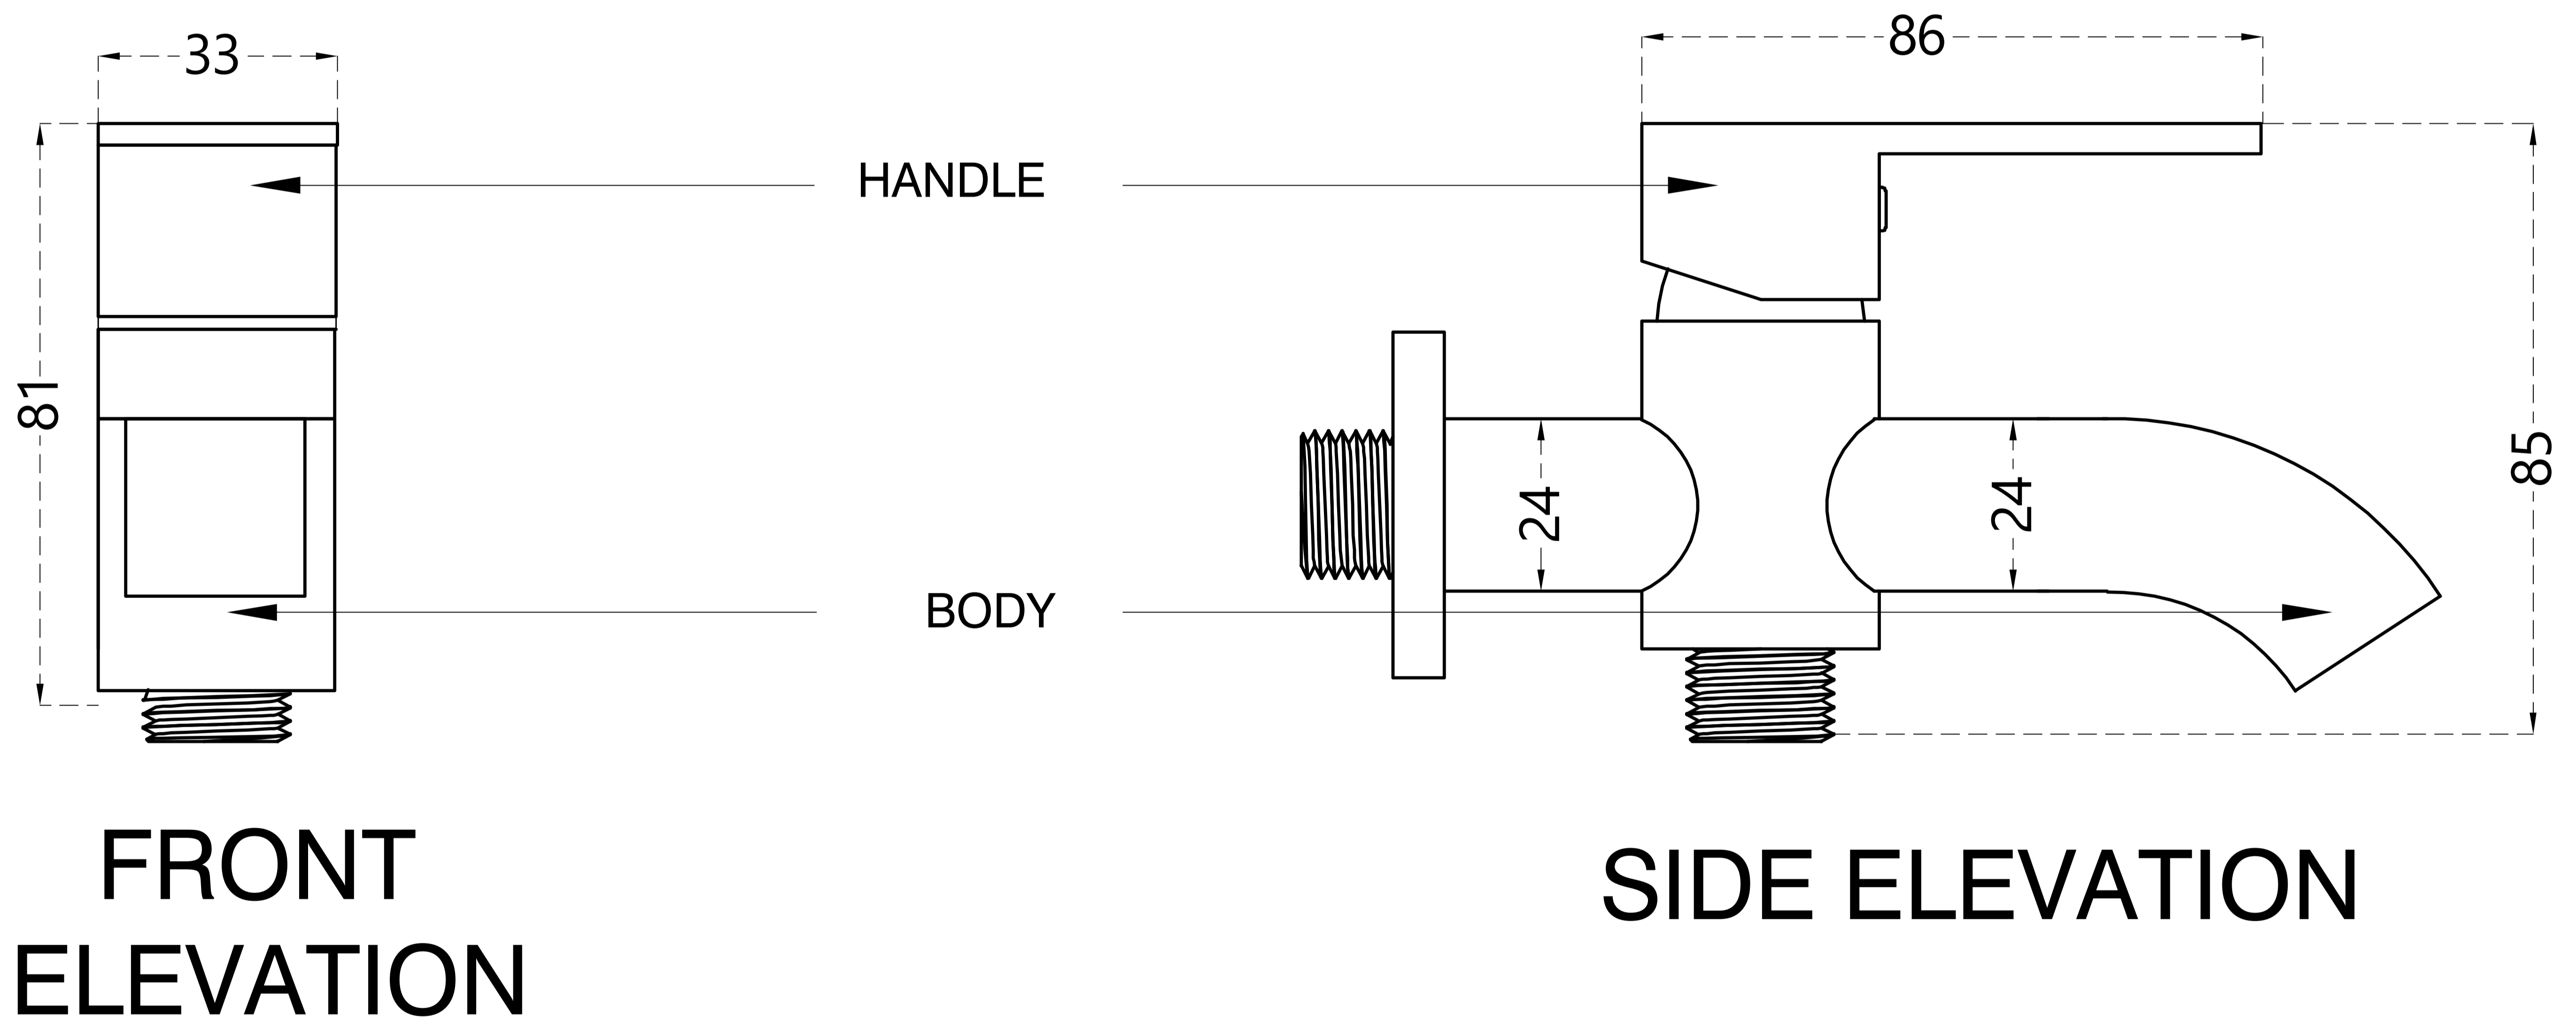

Brass 2-Way Bib Tap

Product Code : 3125

Technical Drawing

All dimension are in **mm**